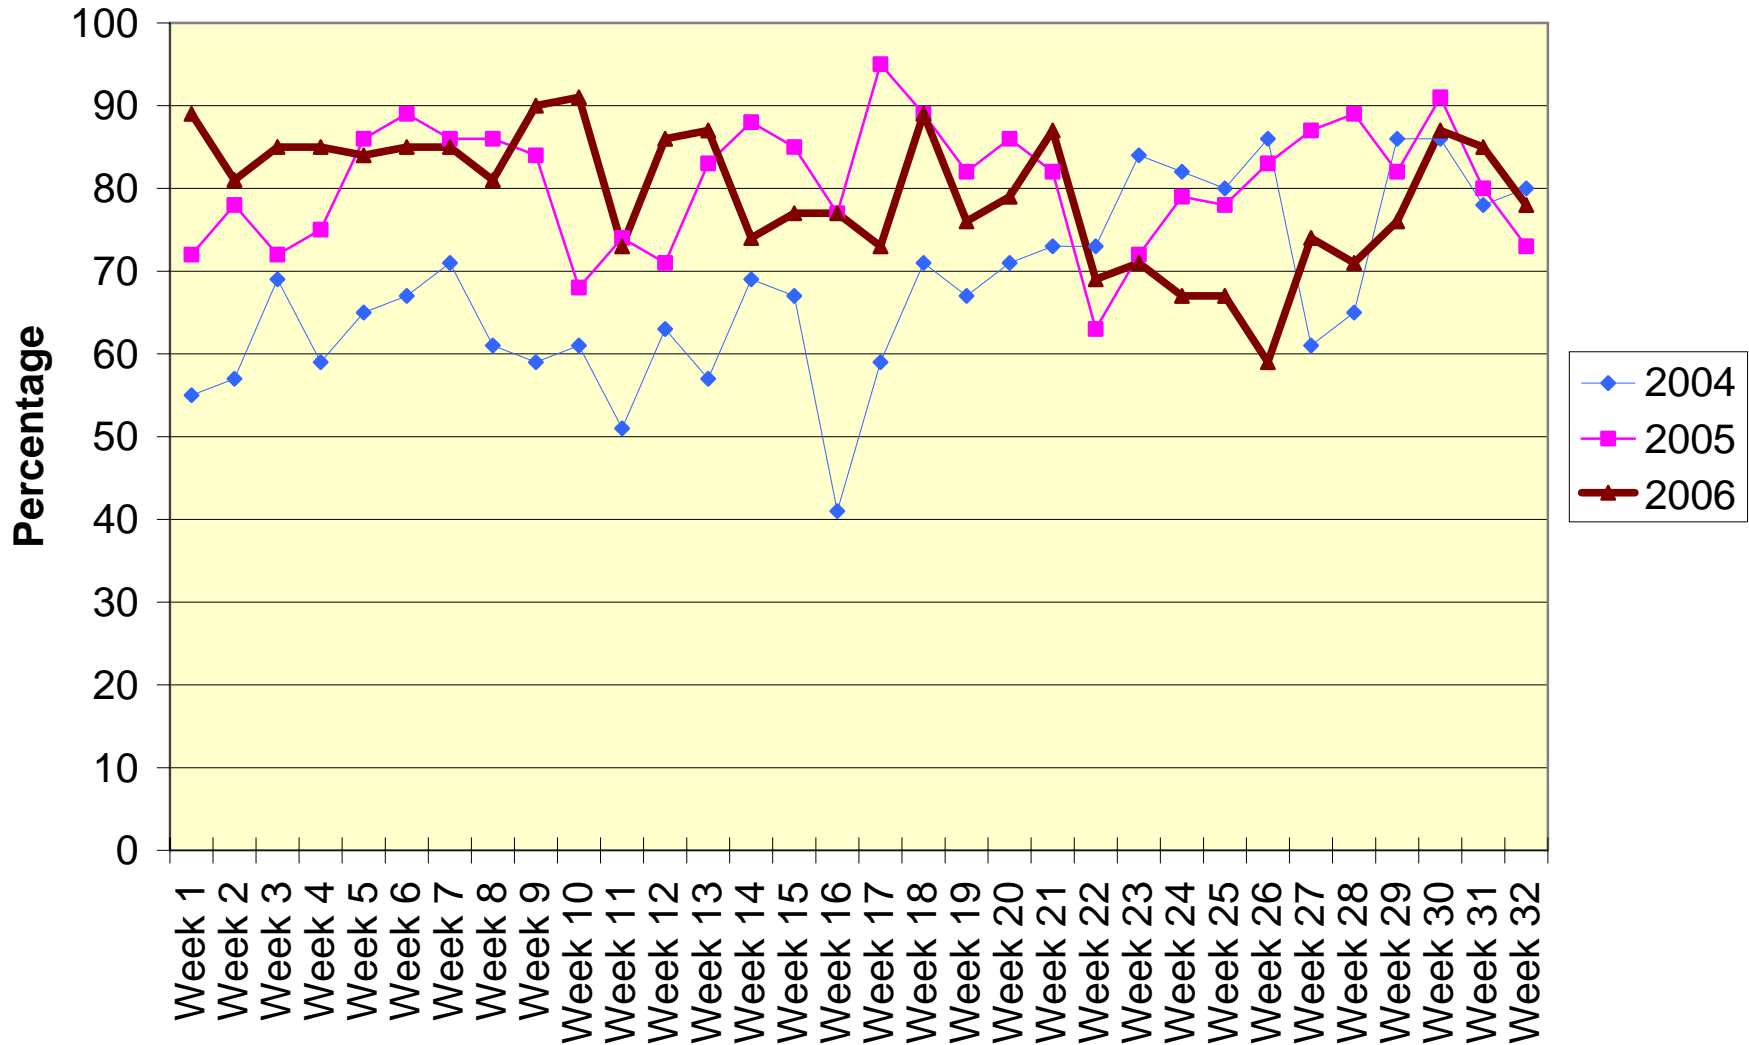

Attendance Monitor

Average Annual Attendance 2004 = 68%

Average Annual Attendance 2005 = 81%

Average Annual Attendance 2006 = 79%

Average Term 1 Attendance = 84% (81%)

Average Term 2 Attendance = 80% (82%)

Average Term 3 Attendance = 74% (80%)